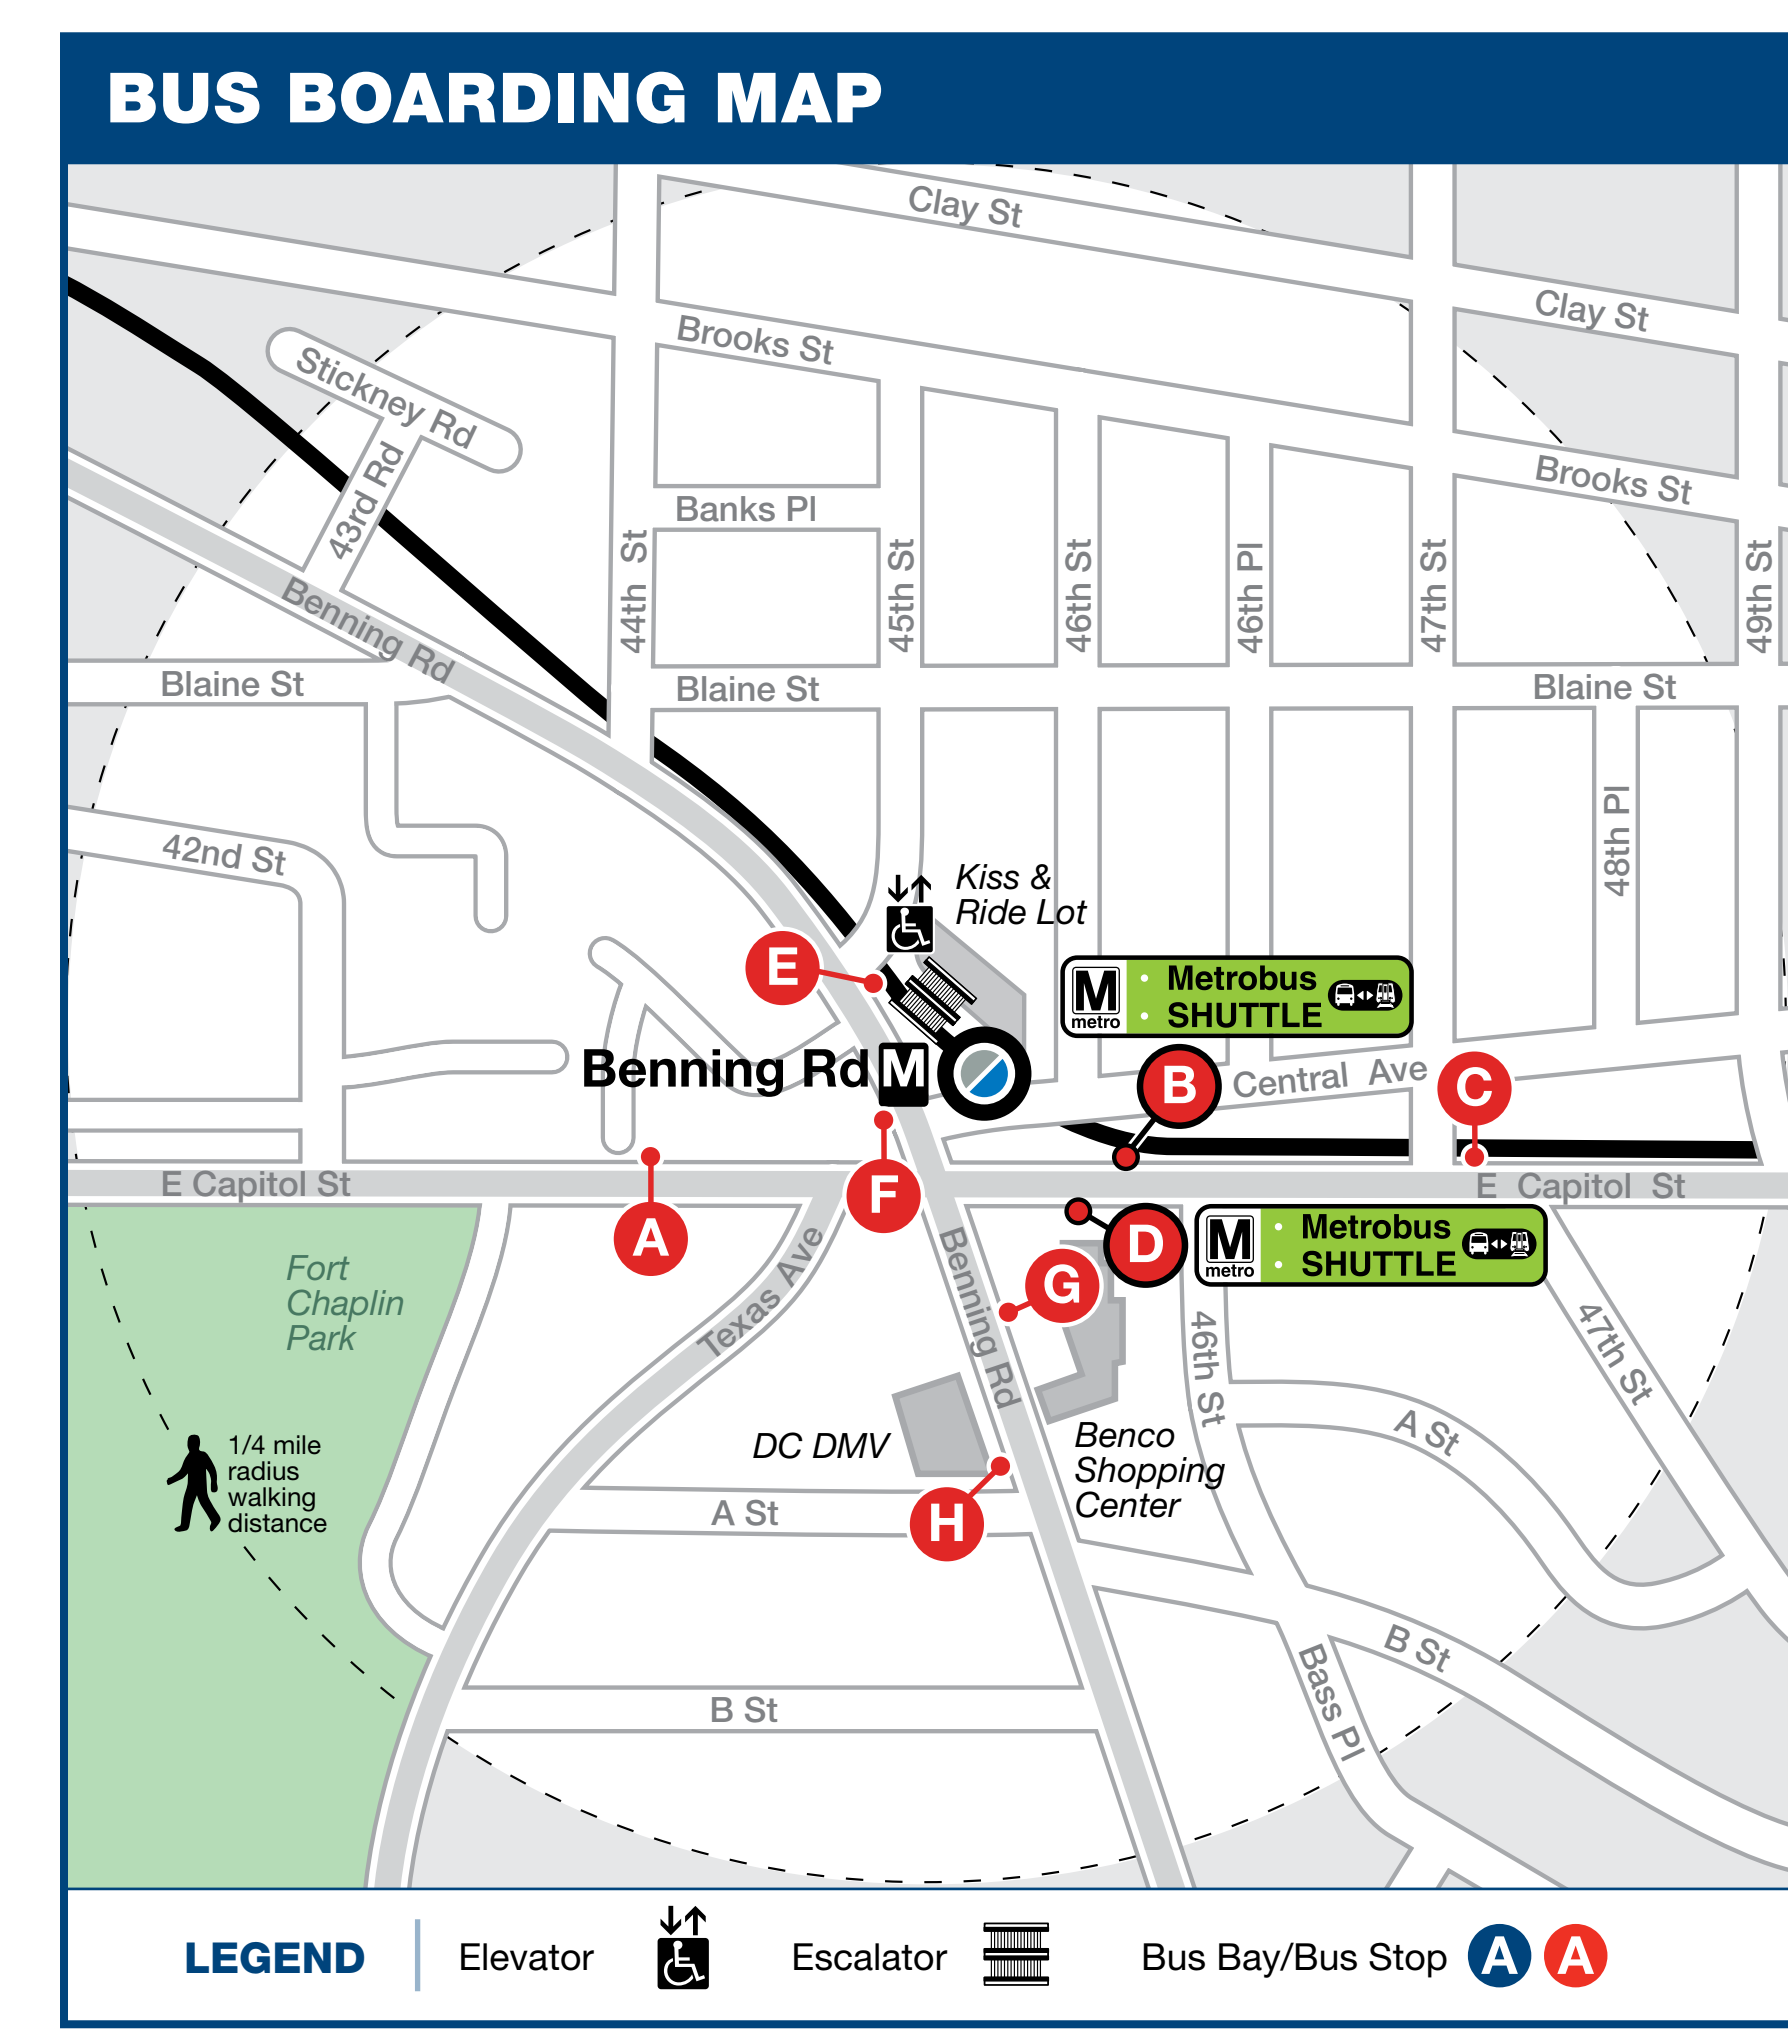

**Service Badges**  
**V8** all-day service  
**V7** limited service  
**V8**

On all route types, a lowlighted badge indicates a route segment with limited or peak-only service hours.  
 On all route types, a black badge indicates the route's terminal point.

## BUS SERVICE AND BOARDING LOCATIONS

Frequent service is available on selected lines. Look for the Frequent Service icon. Buses run frequently every day between 7:00am and 9:00pm. Less frequent service runs at early morning and late night times.

The table shows approximate minutes between buses; check schedules for full details.

ROUTE	DESTINATION	BOARD AT BUS STOP	MONDAY TO FRIDAY				SATURDAY		SUNDAY	
			AM RUSH	MIDDAY	PM RUSH	EVENING	DAY	EVENING	DAY	EVENING
<b>DEANWOOD-ALABAMA AVE LINE</b>										
W4	Anacostia M	H	12	12	8-12	12-30	12	12-30	12	12-30
W4	Deanwood M	G	12	12	6-12	12-30	12	12-30	12	12-30
<b>MARSHALL HEIGHTS LINE</b>										
U5 U6	Marshall Heights, Lincoln Heights	D	15	20	15	20-30	20	20-30	20	20-30
U5 U6	Minnesota Ave M	C	15	20	15	20-30	20	20-30	20	20-30
<b>EAST CAPITOL ST-CARDOZO LINE</b>										
96	Capitol Heights M	D	20	24	24	30	30	30	30	30
96	Tenleytown-AU M	A B	20	24	24	30	30	30	30	30
<b>BENNING HEIGHTS-ALABAMA AVE LINE</b>										
V7 V8	Minnesota Ave M	E G	10	20	10	20	24-30	24-30	24-30	24-30
V7	Congress Heights M	F H	20	--	20	--	--	--	--	--
V8	Benning Heights	F H	20	20	20	20	24-30	24-30	24-30	24-30

Metrobus SHUTTLE

During track work and/or rail shutdown events, this bus stop will also be served by Metro shuttle buses.

*towards Capitol Heights*  
*towards Stadium-Armory*

NOTE: The lettered red discs in the table and on the boarding map identify bus stops near this station. The letters ARE NOT displayed at the actual bus stops.