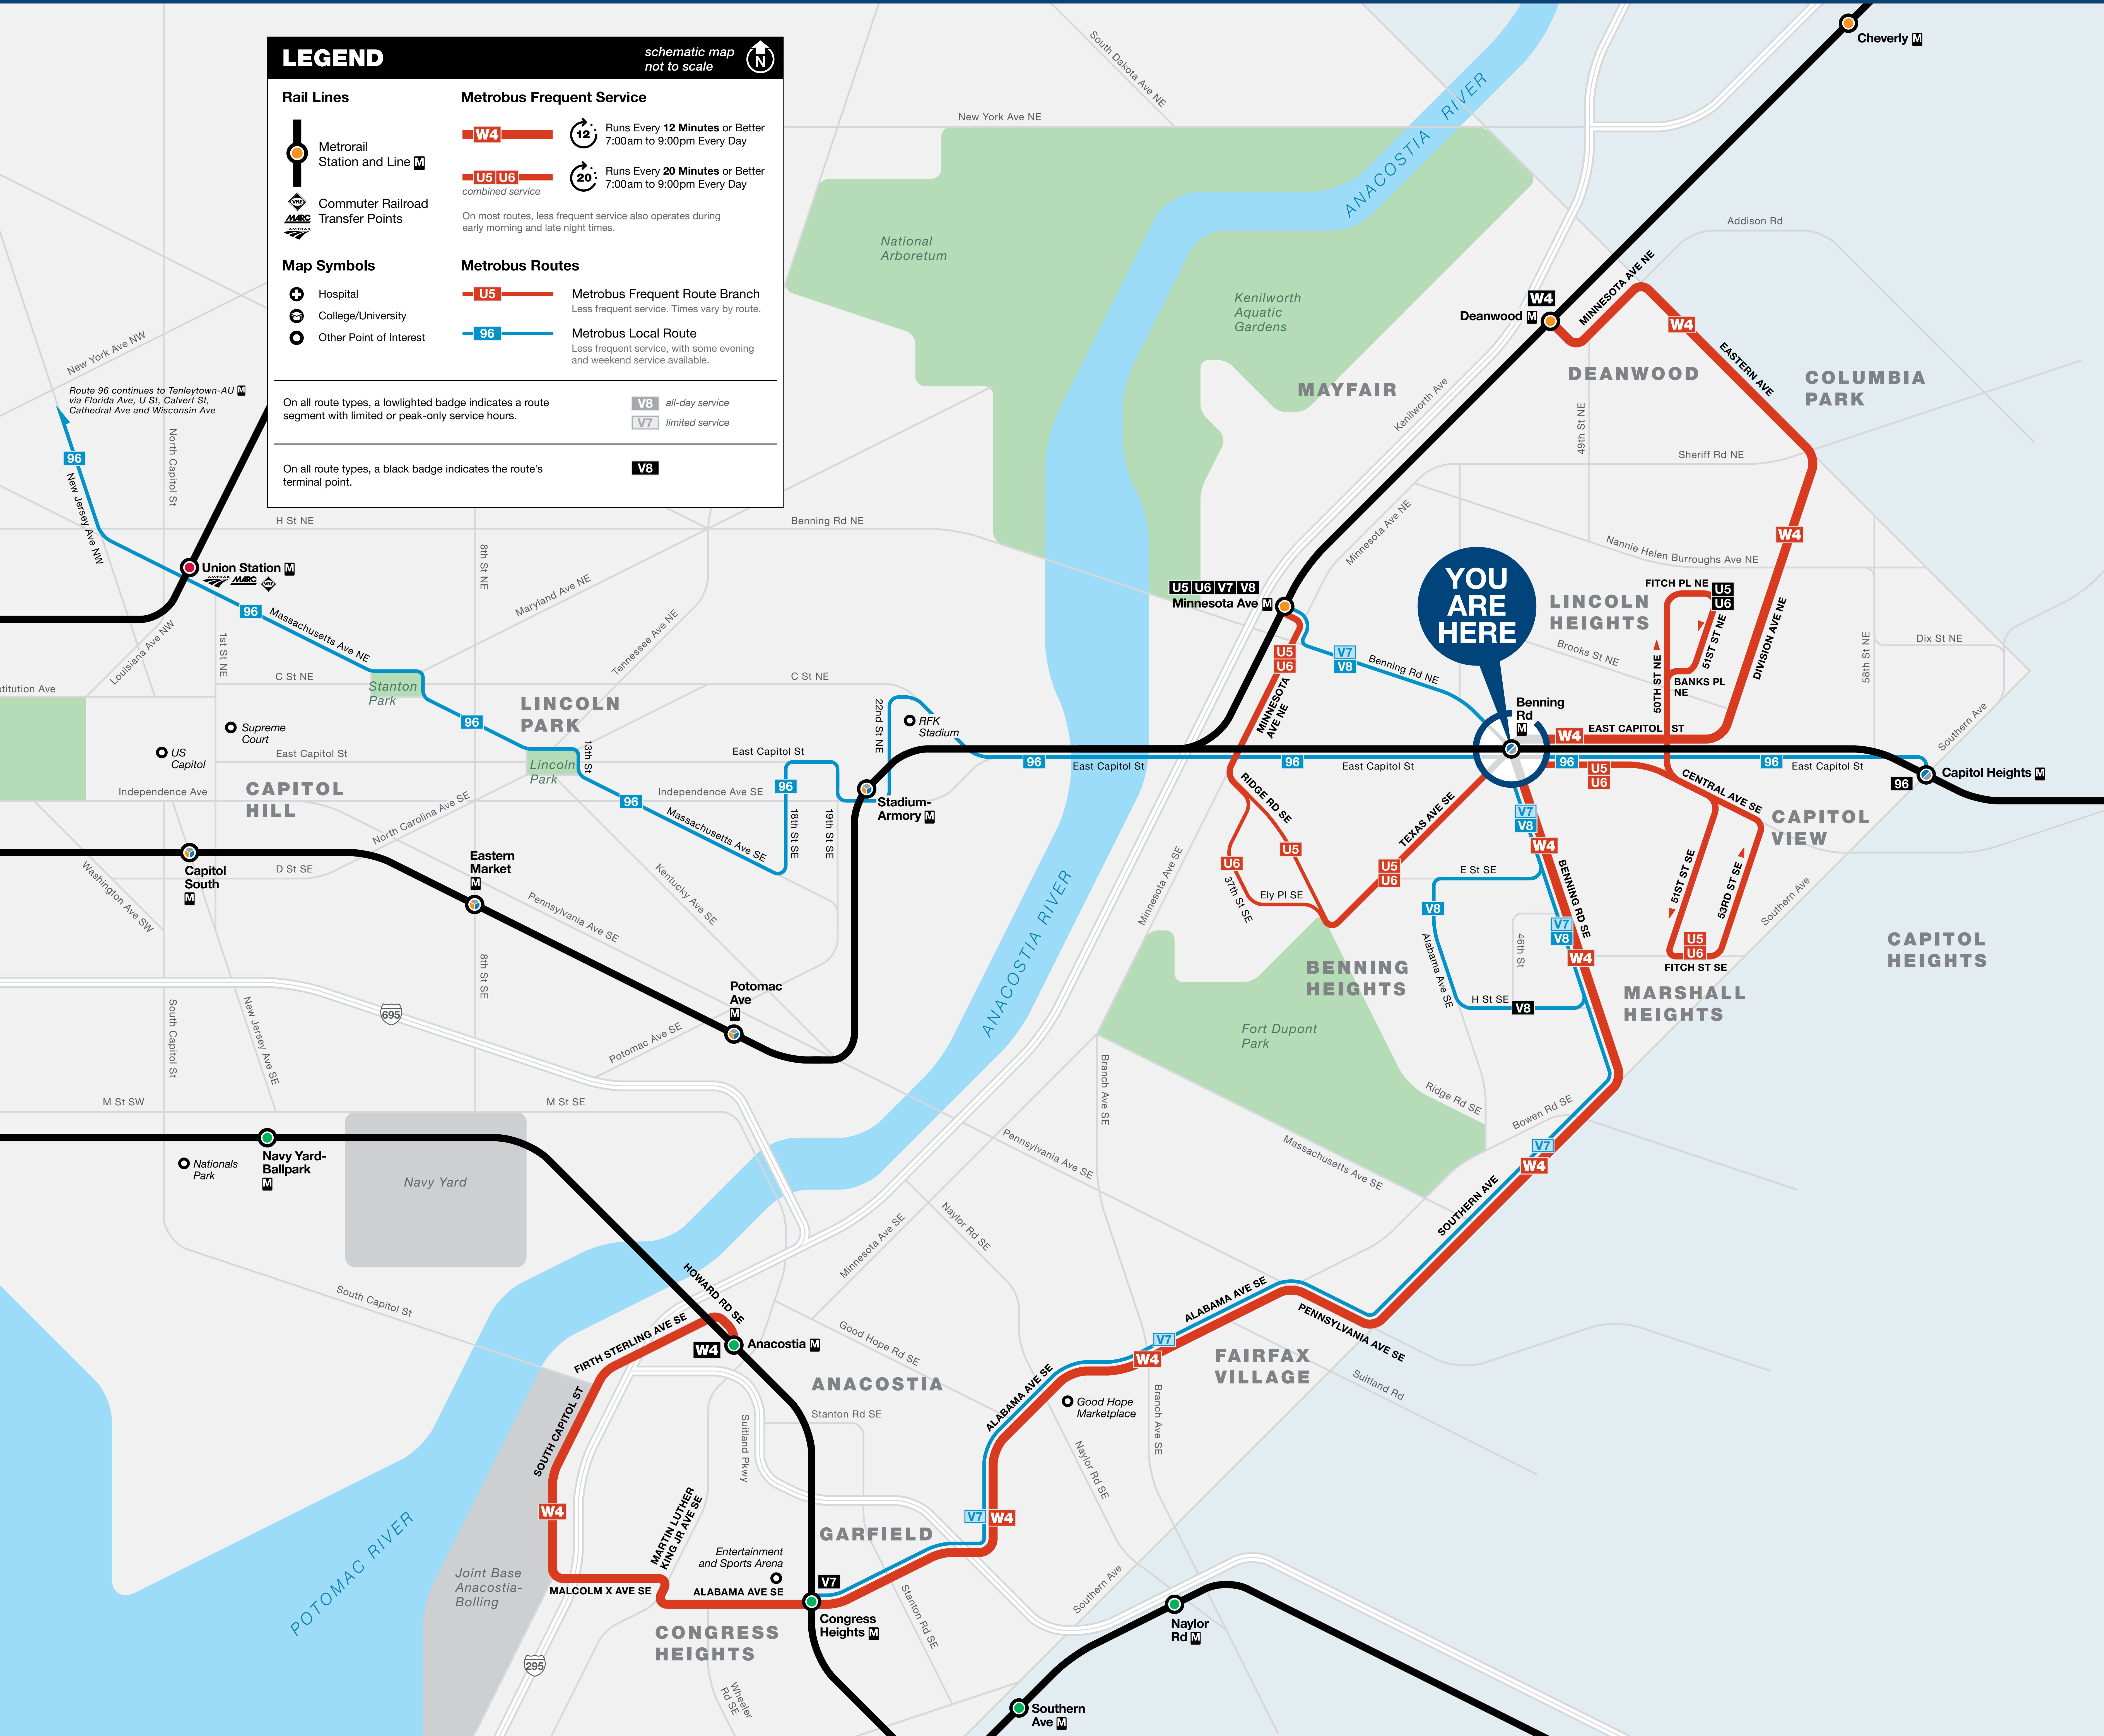

# Bus Service from Benning Rd

**LEGEND** *schematic map not to scale*

**Rail Lines**  
 Metro Station and Line M  
 Commuter Railroad Transfer Points

**Map Symbols**  
 Hospital  
 College/University  
 Other Point of Interest

**Metrobus Frequent Service**  
**W4** Runs Every 12 Minutes or Better 7:00am to 9:00pm Every Day  
**U5 U6** Runs Every 20 Minutes or Better 7:00am to 9:00pm Every Day  
*combined service*  
 On most routes, less frequent service also operates during early morning and late night times.

**Service Badges**  
**V8** all-day service  
**V7** limited service  
**V8**

On all route types, a lowlighted badge indicates a route segment with limited or peak-only service hours.  
 On all route types, a black badge indicates the route's terminal point.

The table shows approximate minutes between buses; check schedules for full details.

ROUTE	DESTINATION	BOARD AT BUS STOP	MONDAY TO FRIDAY				SATURDAY		SUNDAY	
			AM RUSH	MIDDAY	PM RUSH	EVENING	DAY	EVENING	DAY	EVENING
<b>DEANWOOD-ALABAMA AVE LINE</b>										
W4	Anacostia M	H	12	12	8-12	12-30	12	12-30	12	12-30
W4	Deanwood M	G	12	12	6-12	12-30	12	12-30	12	12-30
<b>MARSHALL HEIGHTS LINE</b>										
U5 U6	Marshall Heights, Lincoln Heights	D	15	20	15	20-30	20	20-30	20	20-30
U5 U6	Minnesota Ave M	C	15	20	15	20-30	20	20-30	20	20-30
<b>EAST CAPITOL ST-CARDOZO LINE</b>										
96	Capitol Heights M	D	20	24	24	30	30	30	30	30
96	Tenleytown-AU M	A B	20	24	24	30	30	30	30	30
<b>BENNING HEIGHTS-ALABAMA AVE LINE</b>										
V7 V8	Minnesota Ave M	E G	10	20	10	20	24-30	24-30	24-30	24-30
V7	Congress Heights M	F H	20	--	20	--	--	--	--	--
V8	Benning Heights	F H	20	20	20	20	24-30	24-30	24-30	24-30